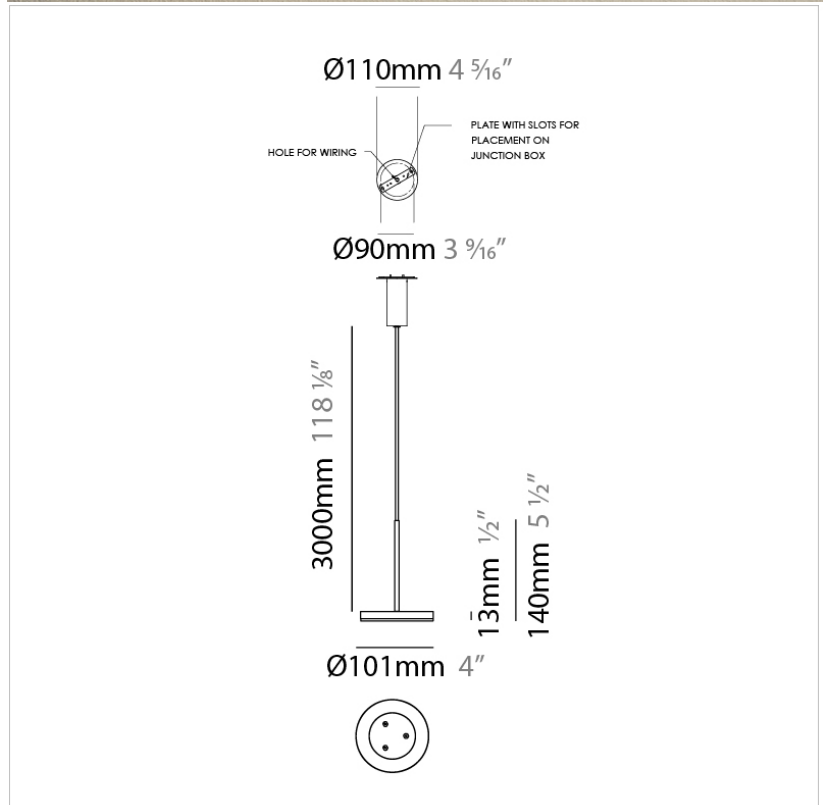

BELLA SUSPENSION

D81667-MBR

PROJECT _____

TYPE _____

NOTES _____

QUANTITY _____

DATE _____

GENERAL

Series: Bella

Brand: Panzeri

Division: Design

Mounting Type: Suspension

Mounting Location: Ceiling

Subcategory: Pendant

PHYSICAL

Shape: Disc

Diameter (mm): 101

Diameter (in): 4

Height (mm): 13

Height (in): 1/2

Max. Overall Height (mm): 3013

Max. Overall Height (in): 118 ⁵/₈

Light Distribution: Direct

Weight (kg): 0.54501

Weight (lbs): 1.2

Diffuser: Opal - Acrylic

Fixture Material: Metal

ELECTRICAL

Lamp Type: LED

Input Wattage (W): 6.5

Total Output Wattage (W): 6.5

Dimming: Non-Dimmable

Driver Location: Integrated

Input Voltage (V): 120

LED

Delivered Lumen Range: 100 - 499 lm

Number of LEDs: 1

Color Temperature (°K): 2700

Max. Delivered Lumen (lm): 388

Nominal Lumen (lm): 460

CRI: >80 CRI

OPTICAL

RATINGS AND CERTIFICATIONS

Certified By: CSA Certified to UL and CSA Standards

IP rating: IP40

D