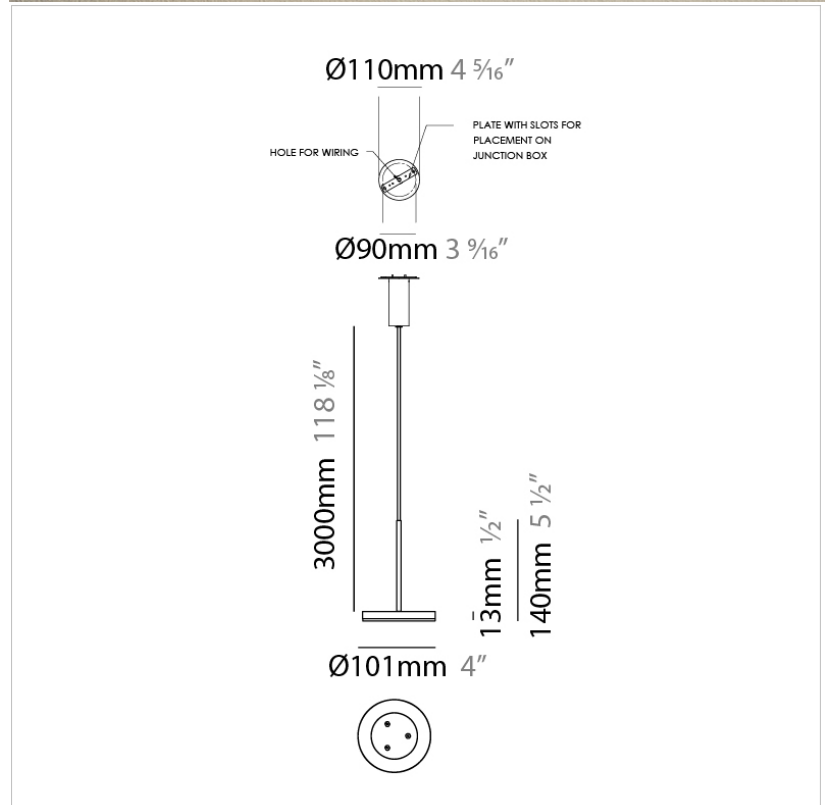

BELLA SUSPENSION

D81667-BRZ

GENERAL

Series: Bella
Brand: Panzeri
Division: Design
Mounting Type: Suspension
Mounting Location: Ceiling
Subcategory: Pendant

PHYSICAL

Shape: Disc
Diameter (mm): 101
Diameter (in): 4
Height (mm): 13
Height (in): 1/2
Max. Overall Height (mm): 3013
Max. Overall Height (in): 118 5/8
Light Distribution: Direct
Weight (kg): 0.54501
Weight (lbs): 1.2
Diffuser: Opal - Acrylic
Fixture Material: Metal

ELECTRICAL

Lamp Type: LED
Input Wattage (W): 6.5
Total Output Wattage (W): 6.5
Dimming: Non-Dimmable
Driver Location: Integrated
Input Voltage (V): 120

LED

Delivered Lumen Range: 100 - 499 lm
Number of LEDs: 1
Color Temperature (°K): 2700
Max. Delivered Lumen (lm): 388
Nominal Lumen (lm): 460
CRI: >80 CRI

OPTICAL

RATINGS AND CERTIFICATIONS

Certified By: CSA Certified to UL and CSA Standards
IP rating: IP40

PROJECT

TYPE

NOTES

QUANTITY

DATE

D