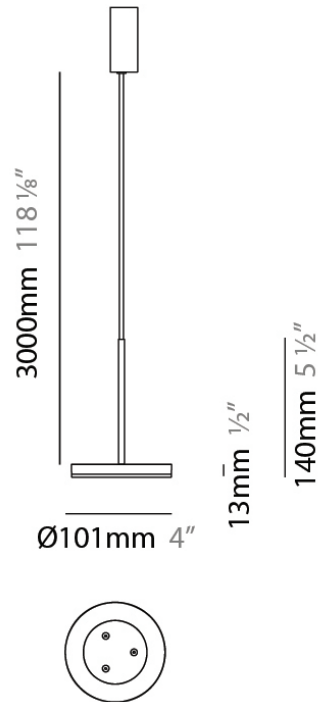

BELLA SUSPENSION

D81667-TIM

GENERAL

Series: Bella
Brand: Panzeri
Division: Design
Mounting Type: Suspension
Mounting Location: Ceiling
Subcategory: Pendant

PHYSICAL

Shape: Disc
Diameter (mm): 101
Diameter (in): 4
Height (mm): 13
Height (in): 1/2
Max. Overall Height (mm): 3013
Max. Overall Height (in): 118 ⁵/₈
Light Distribution: Direct
Weight (kg): 0.54501
Weight (lbs): 1.2
Diffuser: Opal - Acrylic
Fixture Material: Metal

ELECTRICAL

Lamp Type: LED
Input Wattage (W): 6.5
Dimming: Non-Dimmable
Driver Location: Integrated
Input Voltage (V): 120

LED

Number of LEDs: 1
Color Temperature (°K): 2700
Max. Delivered Lumen (lm): 388
Nominal Lumen (lm): 460
CRI: >80 CRI

OPTICAL

RATINGS AND CERTIFICATIONS

Certified By: CSA Certified to UL and CSA Standards
IP rating: IP40

PROJECT

TYPE

NOTES

QUANTITY

DATE