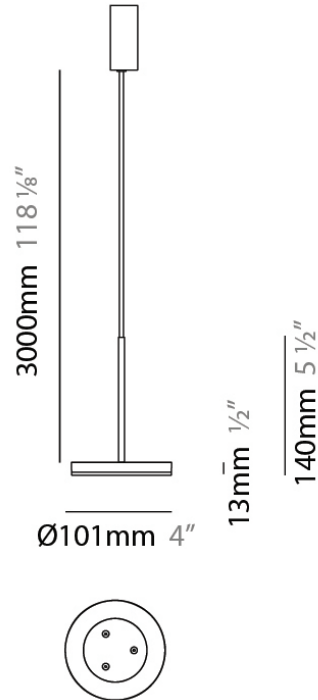

BELLA SUSPENSION

D81667R9-BRZ

PROJECT _____

TYPE _____

NOTES _____

QUANTITY _____

DATE _____

GENERAL

Series: Bella
Brand: Panzeri
Division: Design
Mounting Type: Suspension
Mounting Location: Ceiling
Subcategory: Pendant

PHYSICAL

Shape: Round
Diameter (mm): 101
Diameter (in): 4
Height (mm): 13
Height (in): 1/2
Max. Overall Height (mm): 3013
Max. Overall Height (in): 118 ⁵/₈
Light Distribution: Direct
Weight (kg): 0.54501
Weight (lbs): 1.2
Diffuser: Opal - Acrylic
Fixture Material: Aluminum Die Cast
Cable Details: 3000mm / 118 1/8" Cable

ELECTRICAL

Lamp Type: LED
Input Wattage (W): 6.5
Total Output Wattage (W): 4.5
Dimming: Non-Dimmable
Driver Included: Yes
Driver Location: Integrated
Driver Type: Constant Voltage - Universal
Driver Class: Class 2
Input Voltage (V): 120 - 277

LED

Color Temperature (°K): 2700
Max. Delivered Lumen (lm): 388
Nominal Lumen (lm): 460
CRI: >90 CRI
Lamp Life (hrs): 50000

OPTICAL

RATINGS AND CERTIFICATIONS

Certified By: CSA Certified to UL and CSA Standards
IP rating: IP40